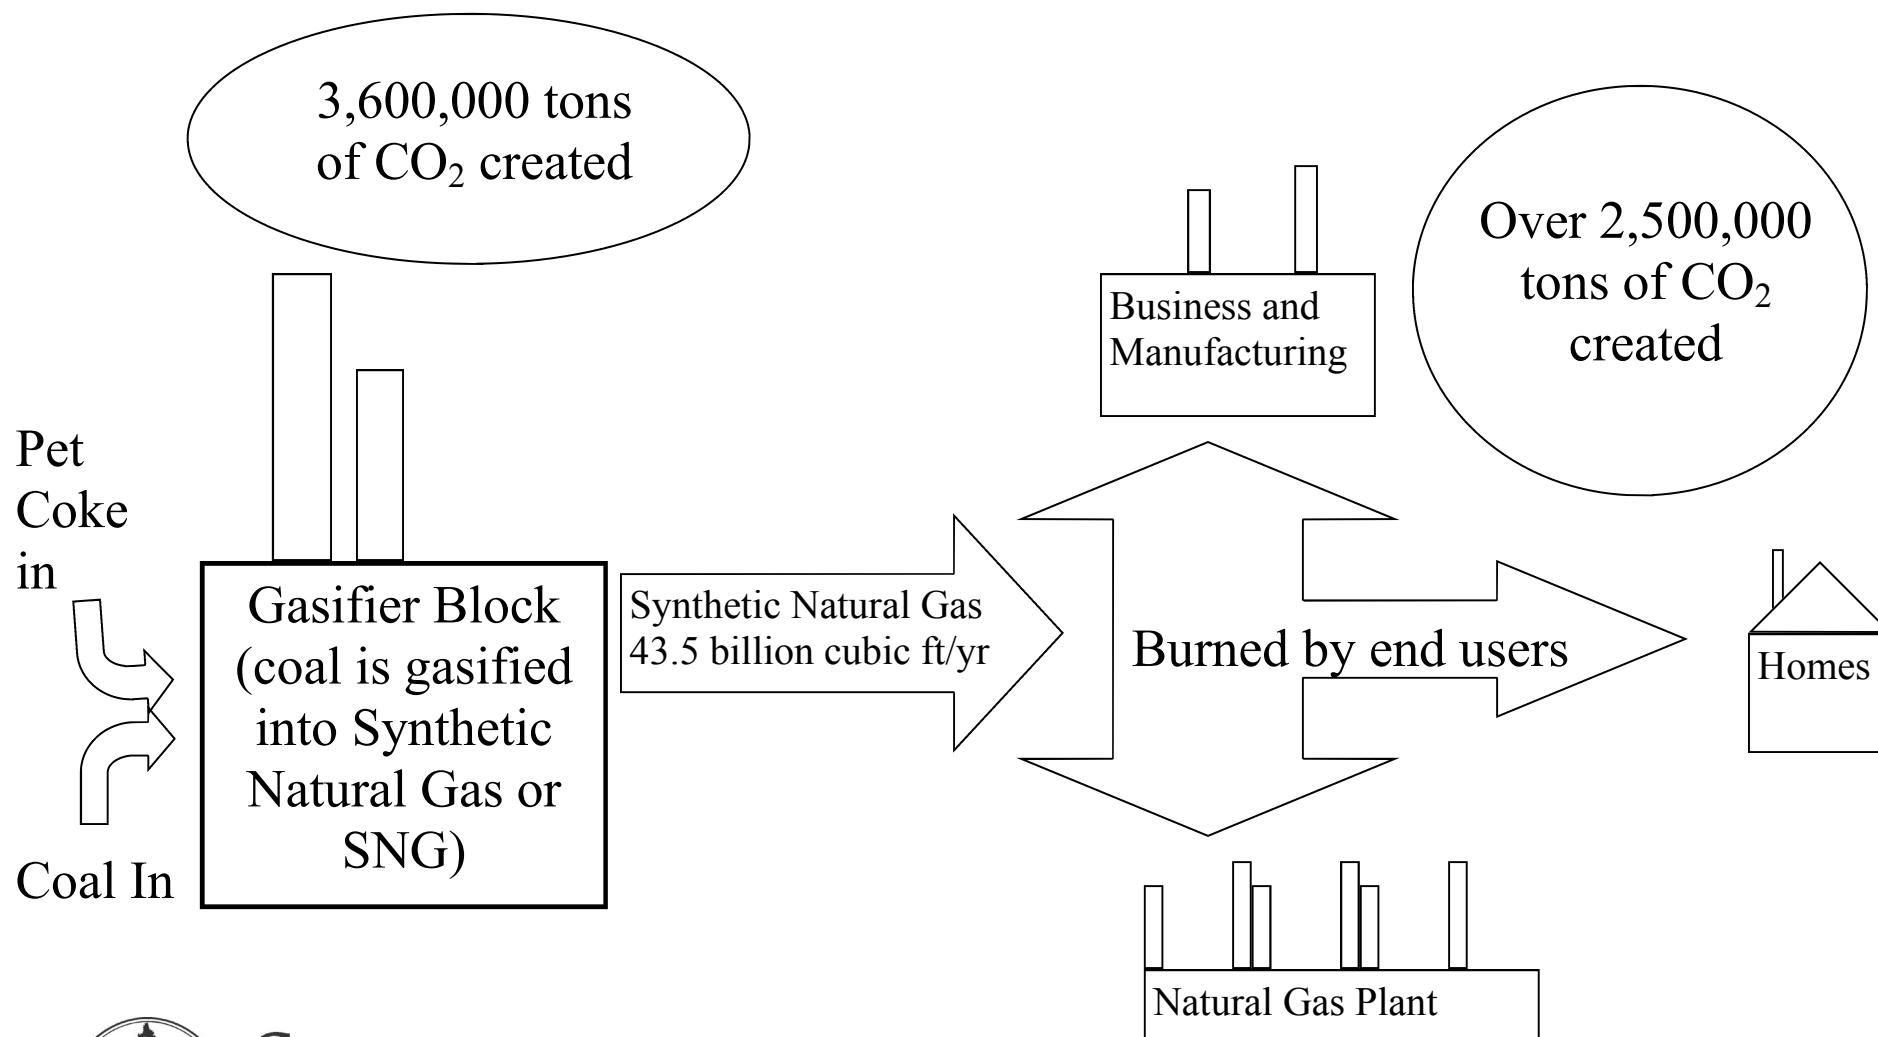

Leucadia Southside Chicago SNG Plant

Potentially adds **6,100,000 tons of new CO₂ pollution every year**—just like a typical 400MW coal fired power plant.

SIERRA CLUB
FOUNDED 1892

Sierra Club, 70 E. Lake St, Suite 1500
Chicago, IL, 60601
312-251-1680, www.sierraclub.org/coal/il