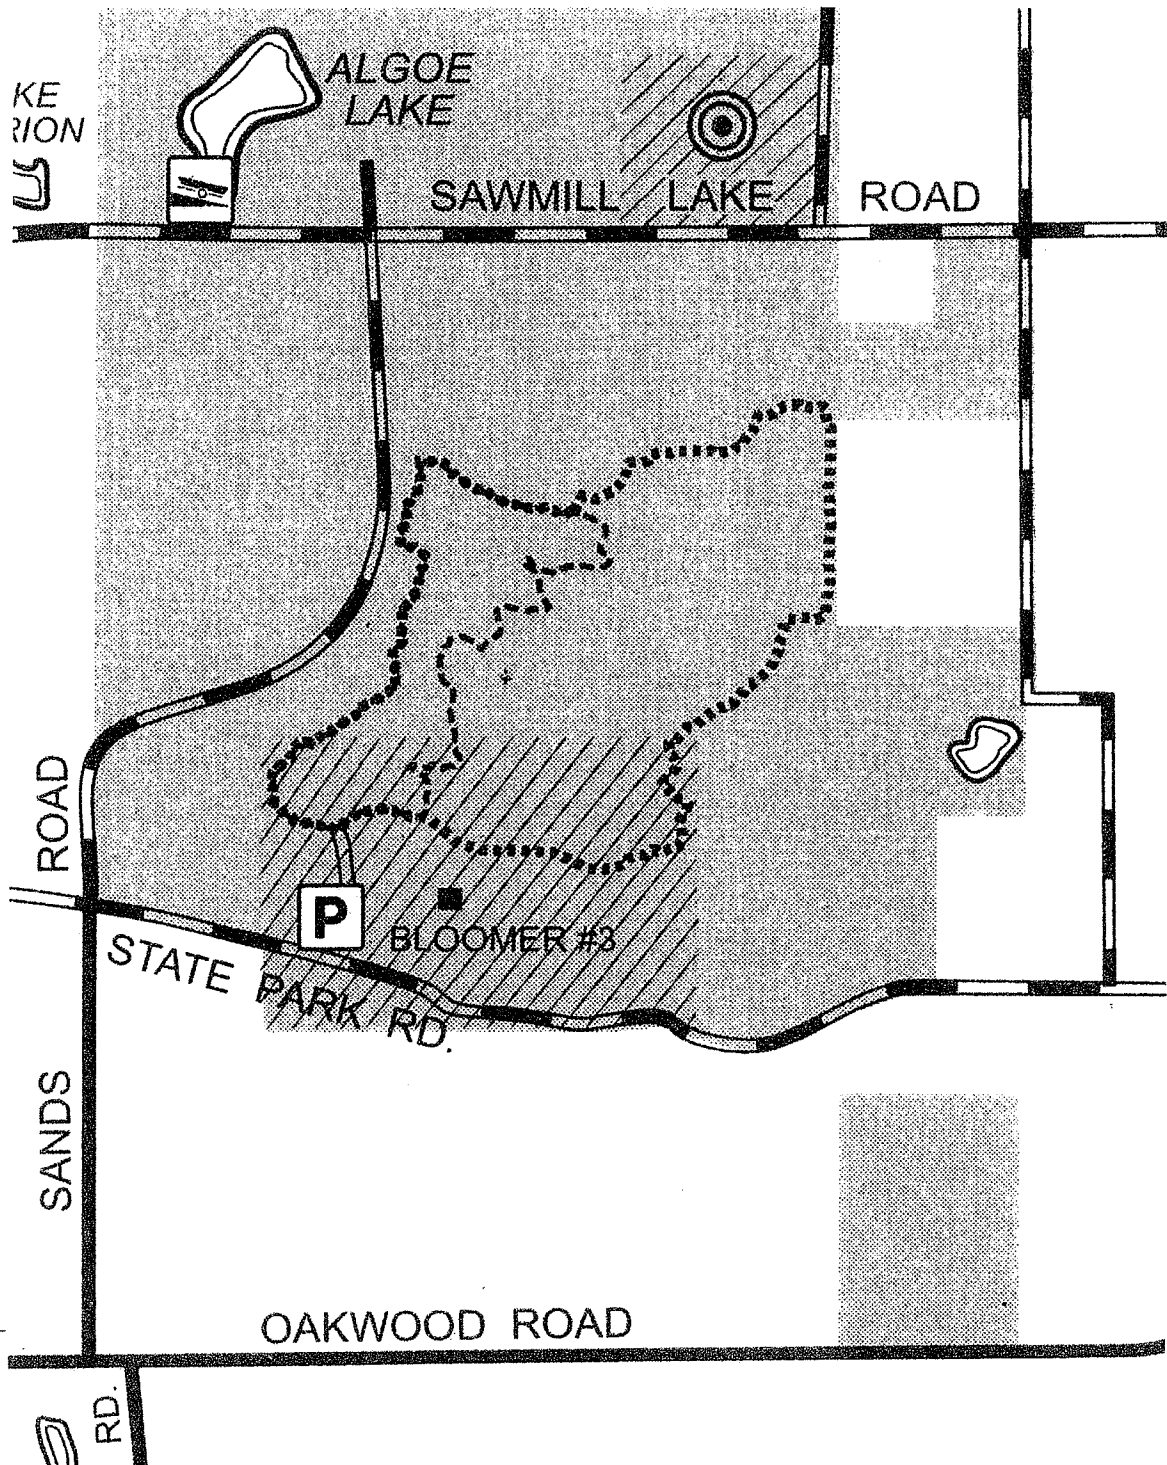

Ortonville Recreation Area Bloomer #3

Old Bloomer Moonlight Hike Moderate. 4.5 mi. M-15 to Ortonville East on Oakwood Rd. about 1 mile North on Sands Rd. about 1 mile East on State Park Rd. about ¼ mile North to parking area. Fantastic advanced cross-country skiing. Not groomed. Try outer loop counterclockwise!