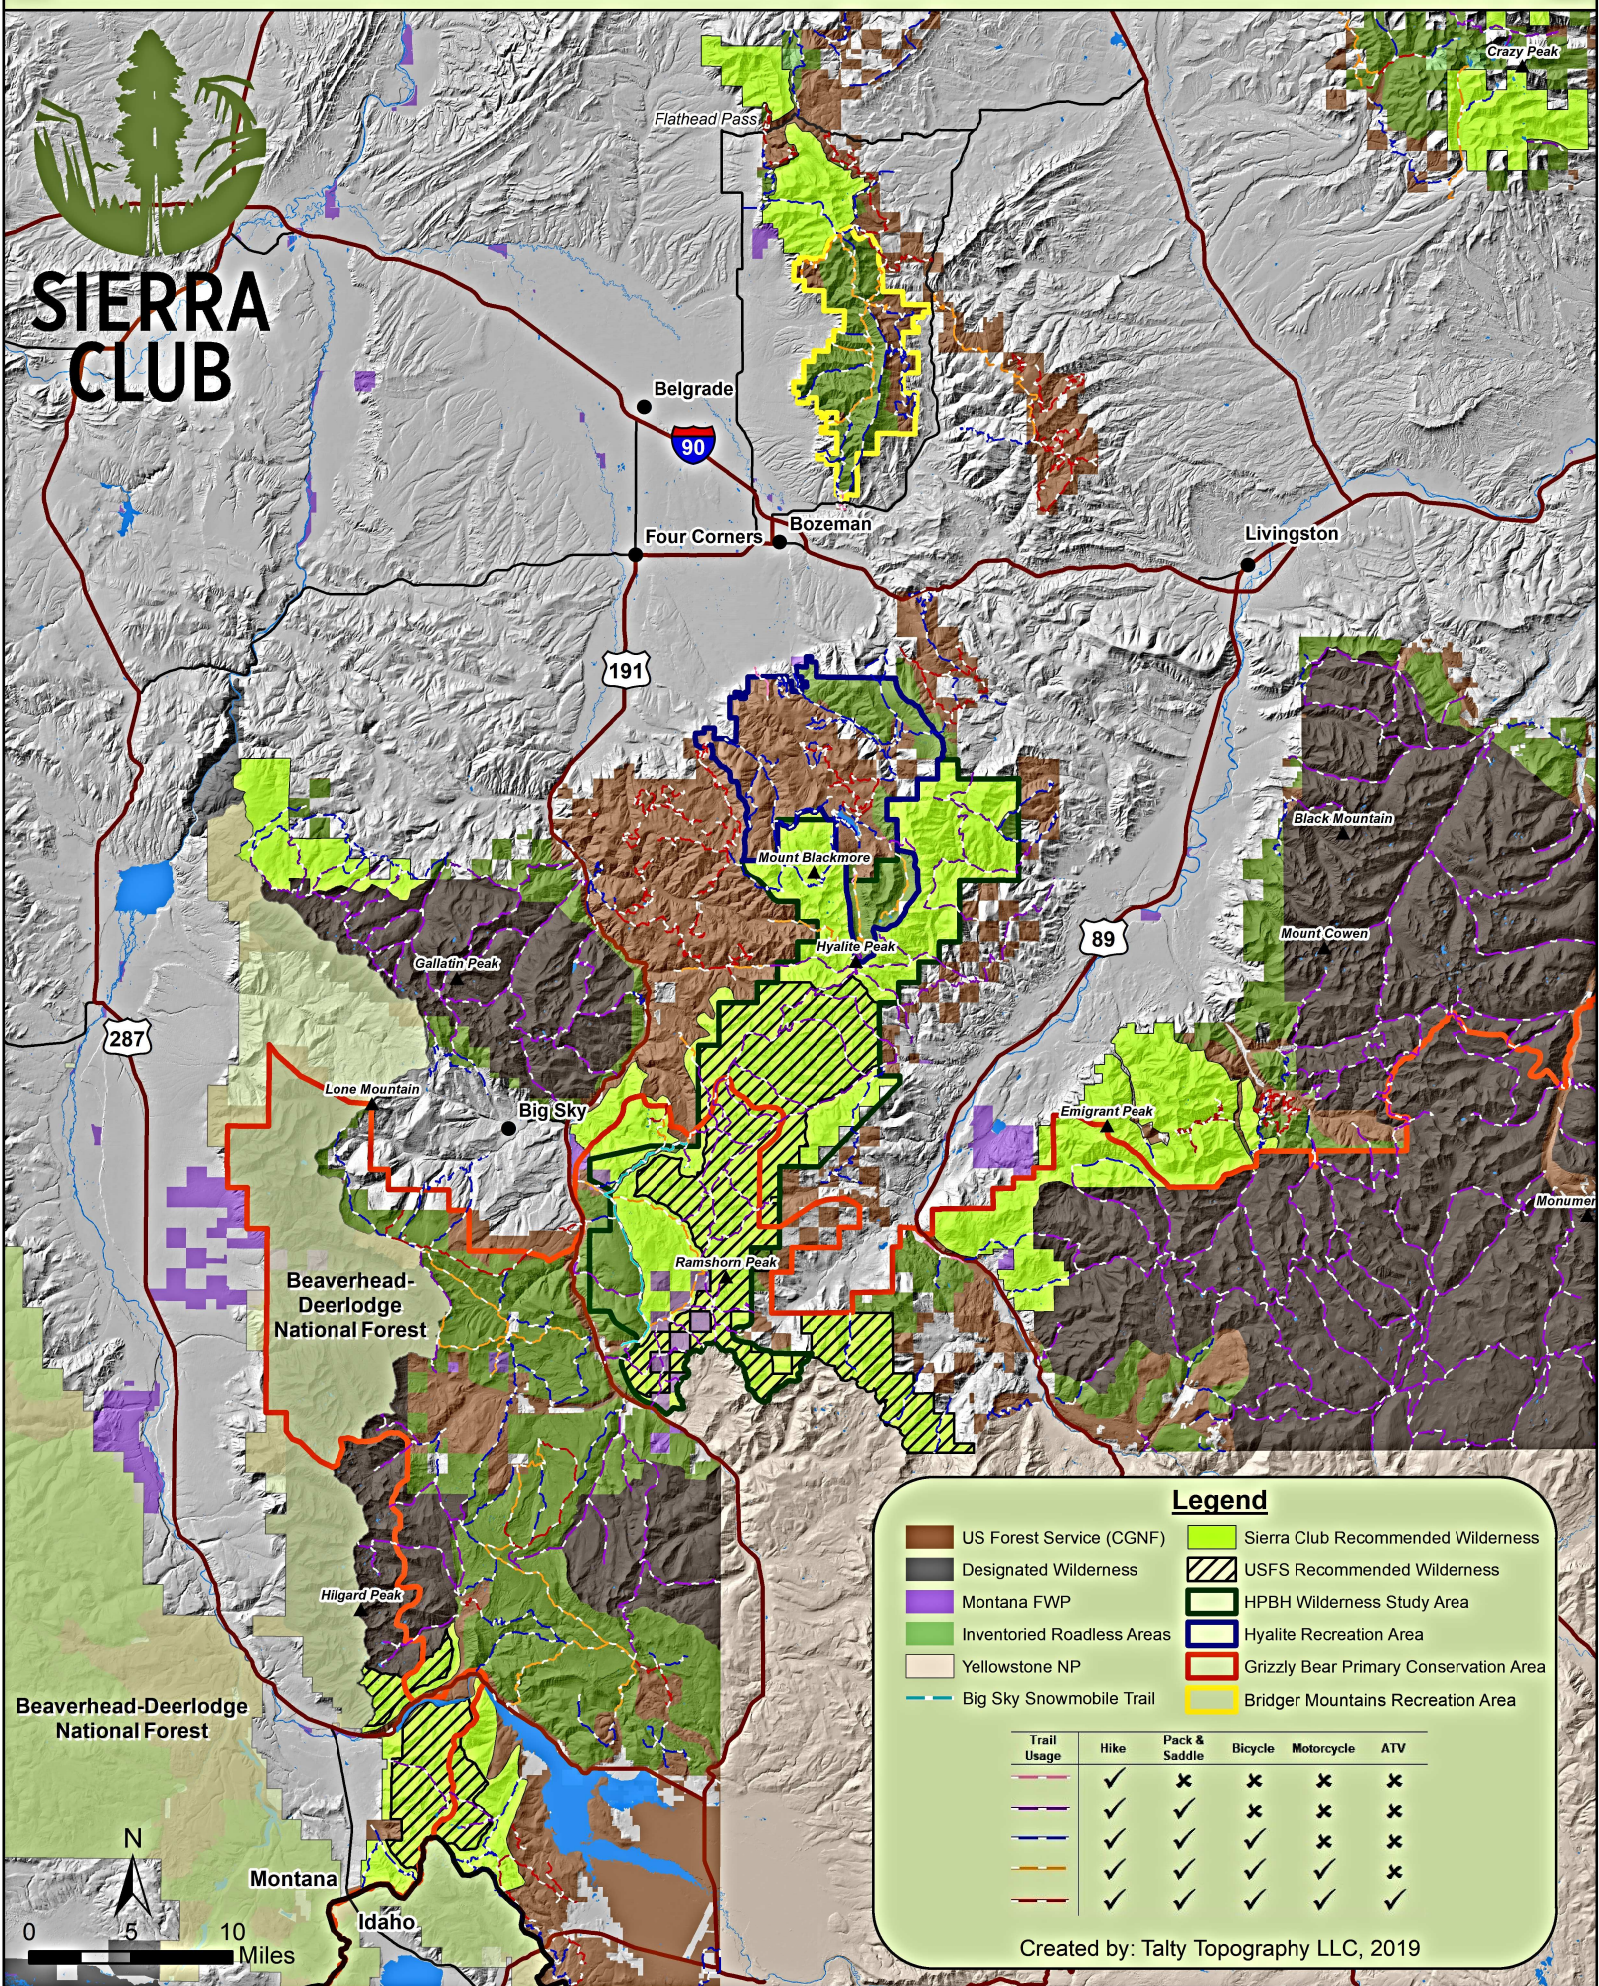

Custer Gallatin National Forest Wilderness Recommendations

Legend

- US Forest Service (CGNF)
- Designated Wilderness
- Montana FWP
- Inventoried Roadless Areas
- Yellowstone NP
- Big Sky Snowmobile Trail
- Sierra Club Recommended Wilderness
- USFS Recommended Wilderness
- HPBH Wilderness Study Area
- Hyalite Recreation Area
- Grizzly Bear Primary Conservation Area
- Bridger Mountains Recreation Area

Trail Usage	Hike	Pack & Saddle	Bicycle	Motorcycle	ATV
	✓	✗	✗	✗	✗
	✓	✓	✗	✗	✗
	✓	✓	✓	✗	✗
	✓	✓	✓	✓	✗
	✓	✓	✓	✓	✓

Created by: Talty Topography LLC, 2019