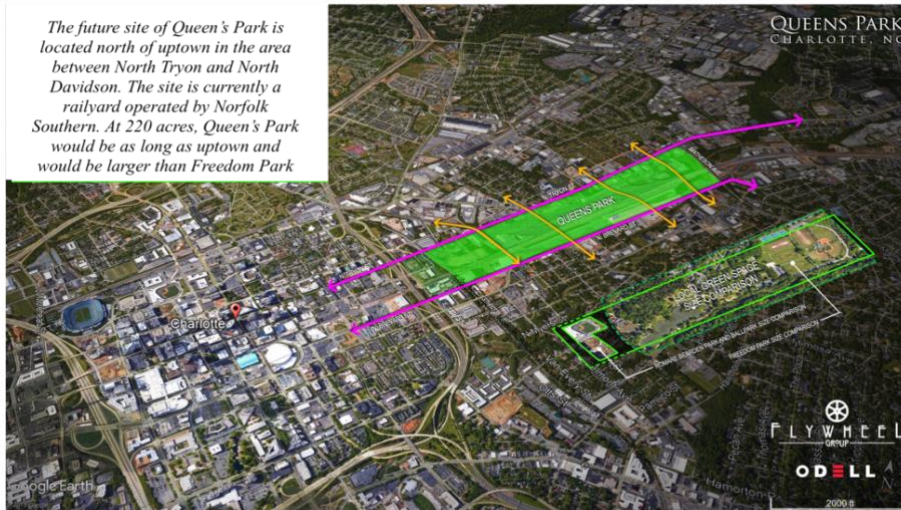

**Queens Park – A Proposed Central Park for Charlotte**  
Program by Eric Spengler, Friends of Queens Park  
December 17, 2019

Proposed Park Overview:

Current Location – Norfolk Southern Railyard (used to Park Trains, 1 operative line):

Location:

How to Get Involved:

**Take a Survey on Meck Playbook** – Mecklenburg County Park and Recreation  
2020 Master Plan: <https://meckplaybook.com>

**Check Progress on Facebook @QueensParkCLT**

**Come to Sierra Club Programs for Updates!**