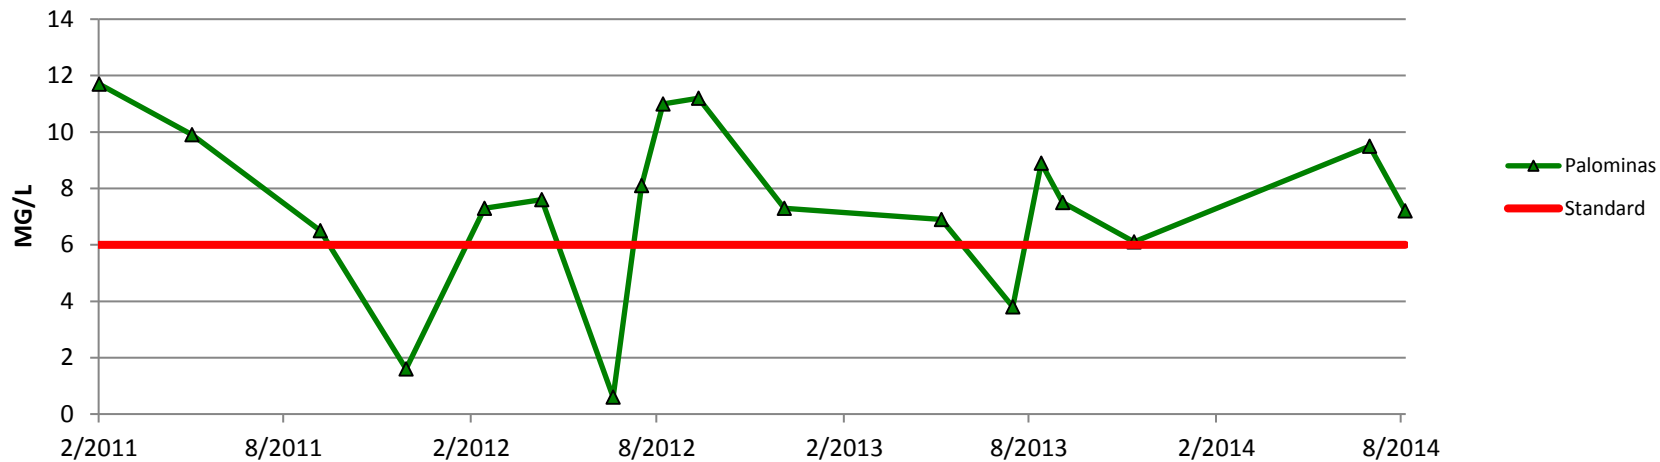

Palominas Dissolved Oxygen (Standard: 6.00)

Hereford Bridge Dissolved Oxygen (Standard: 6.00)

San Pedro House Dissolved Oxygen (Standard: 6.00)

Charleston Bridge Dissolved Oxygen (Standard: 6.00)

Fairbank Dissolved Oxygen

(Standard: 6.00)