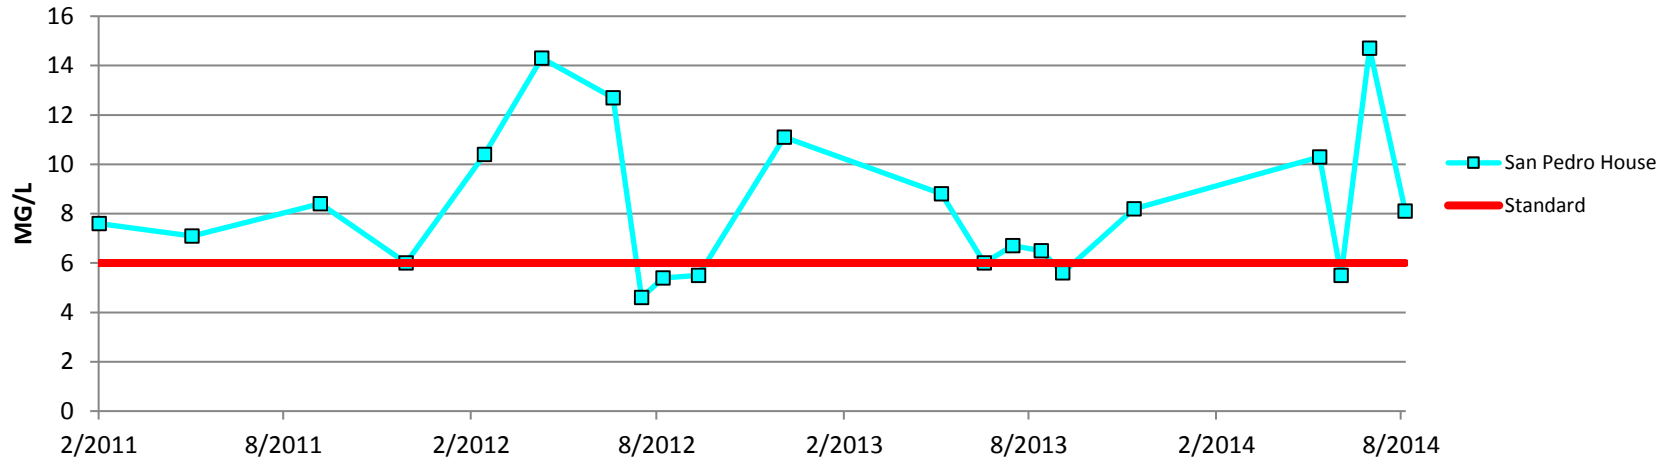

Palominas Dissolved Oxygen (Standard: 6.00)

Hereford Bridge Dissolved Oxygen (Standard: 6.00)

San Pedro House Dissolved Oxygen (Standard: 6.00)

Charleston Bridge Dissolved Oxygen (Standard: 6.00)

Fairbank Dissolved Oxygen

(Standard: 6.00)