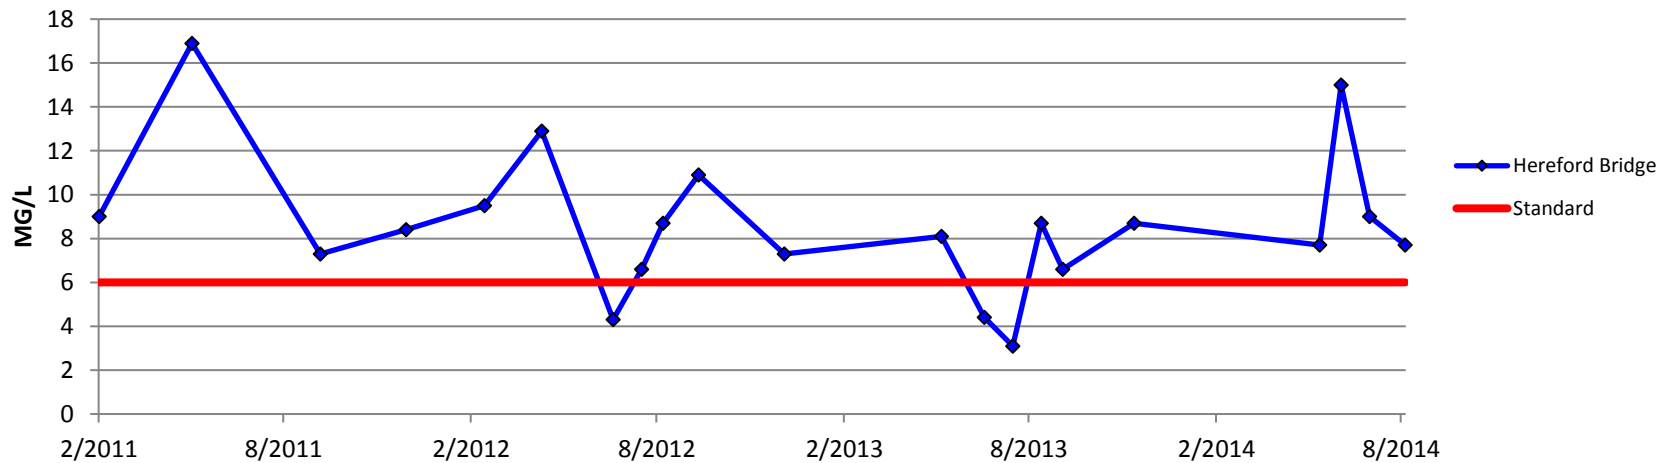

Palominas Dissolved Oxygen (Standard: 6.00)

Hereford Bridge Dissolved Oxygen (Standard: 6.00)

San Pedro House Dissolved Oxygen (Standard: 6.00)

Charleston Bridge Dissolved Oxygen (Standard: 6.00)

Fairbank Dissolved Oxygen

(Standard: 6.00)