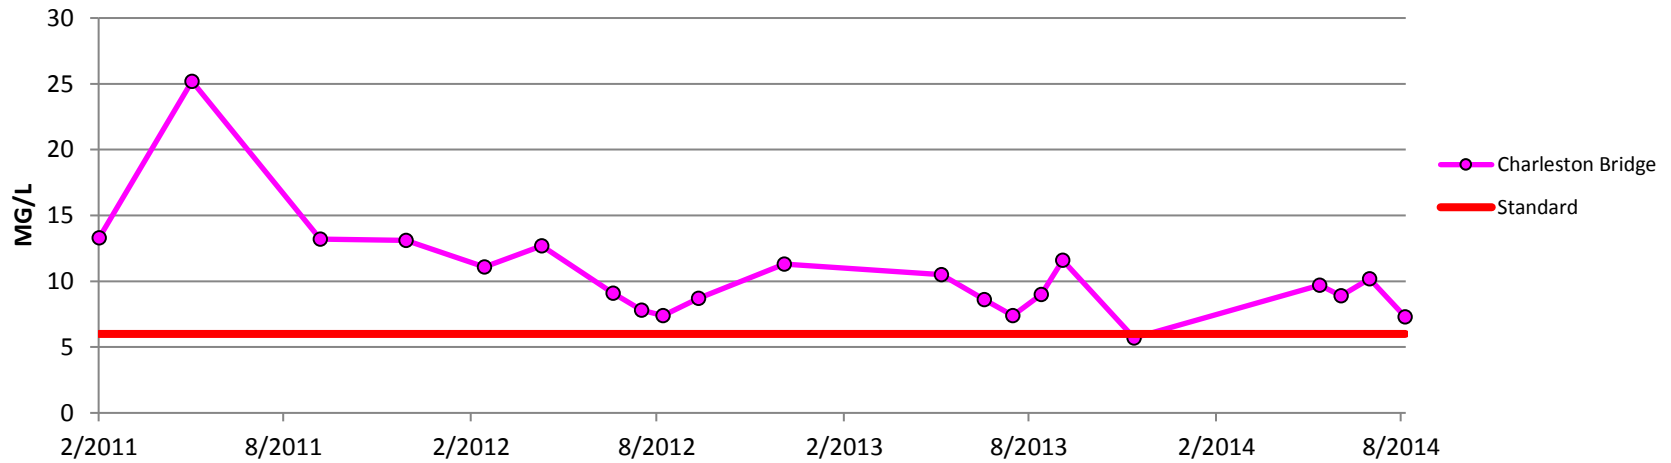

Palominas Dissolved Oxygen (Standard: 6.00)

Hereford Bridge Dissolved Oxygen (Standard: 6.00)

San Pedro House Dissolved Oxygen (Standard: 6.00)

Charleston Bridge Dissolved Oxygen (Standard: 6.00)

Fairbank Dissolved Oxygen

(Standard: 6.00)