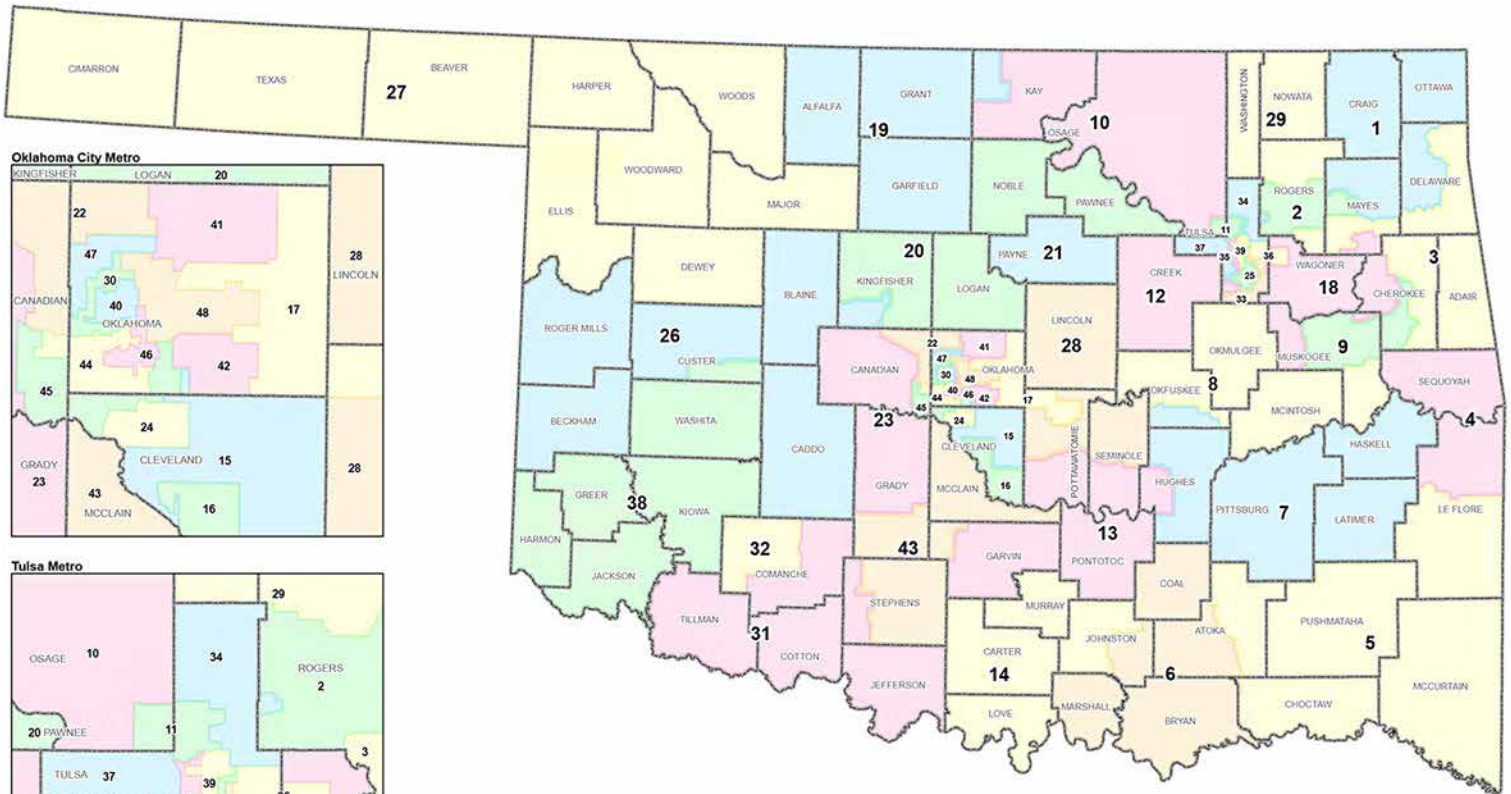

2012-2020 OKLAHOMA SENATE DISTRICTS

STATE OF OKLAHOMA 2012 - 2020 SENATE DISTRICTS

Oklahoma House GIS Office: June 2011

Legend
 Counties