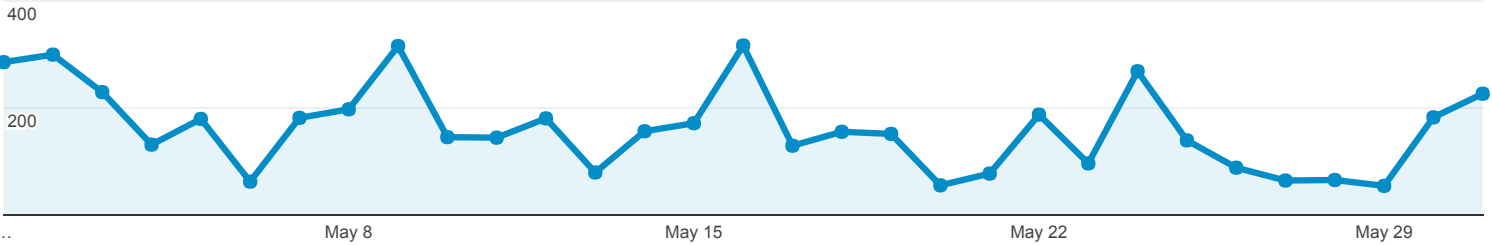

May 1, 2017 - May 31, 2017

Pennsylvania Report

All Users
0.20% Pageviews

Stats

Pageviews

Page	Pageviews	Unique Pageviews	Avg. Time on Page	Entrances	Bounce Rate	% Exit
	5,005 % of Total: 0.20% (2,452,407)	3,732 % of Total: 0.18% (2,058,957)	00:01:52 Avg for View: 00:01:19 (41.43%)	1,904 % of Total: 0.15% (1,306,179)	58.93% Avg for View: 54.59% (7.94%)	37.76% Avg for View: 53.26% (-29.10%)
1. www.sierraclub.org/pennsylvania	1,440 (28.77%)	1,120 (30.01%)	00:01:19	833 (43.75%)	50.90%	41.74%
2. www.sierraclub.org/pennsylvania/southeastern	531 (10.61%)	345 (9.24%)	00:01:46	245 (12.87%)	51.43%	35.59%
3. www.sierraclub.org/pennsylvania/blog/2017/05/last-week-i-marched-for-my-husband	233 (4.66%)	198 (5.31%)	00:04:05	182 (9.56%)	91.21%	80.69%
4. www.sierraclub.org/pennsylvania/upcoming-outings	171 (3.42%)	145 (3.89%)	00:01:38	53 (2.78%)	79.25%	57.31%
5. www.sierraclub.org/pennsylvania/legislative-tracker	142 (2.84%)	110 (2.95%)	00:01:02	26 (1.37%)	50.00%	30.99%
6. www.sierraclub.org/pennsylvania/our-staff	140 (2.80%)	121 (3.24%)	00:02:28	31 (1.63%)	58.06%	39.29%
7. www.sierraclub.org/pennsylvania/our-blog	129 (2.58%)	86 (2.30%)	00:01:34	32 (1.68%)	46.88%	28.68%
8. www.sierraclub.org/pennsylvania/southeastern/ready-for-100	129 (2.58%)	80 (2.14%)	00:02:02	29 (1.52%)	44.83%	19.38%
9. www.sierraclub.org/pennsylvania/contact-us	108 (2.16%)	78 (2.09%)	00:01:42	16 (0.84%)	25.00%	26.85%
10. www.sierraclub.org/pennsylvania/blog/2017/05/girls-stem-what-everyone-misses	94 (1.88%)	70 (1.88%)	00:04:30	59 (3.10%)	83.05%	68.09%
11. www.sierraclub.org/pennsylvania/southeastern/volunteer	93 (1.86%)	66 (1.77%)	00:02:50	19 (1.00%)	78.95%	39.78%
12. www.sierraclub.org/pennsylvania/blog/2017/05/proposed-epa-cuts-will-hurt-all-pennsylvanians	82 (1.64%)	68 (1.82%)	00:04:10	52 (2.73%)	76.92%	63.41%
13. www.sierraclub.org/pennsylvania/outings	79 (1.58%)	66 (1.77%)	00:00:41	11 (0.58%)	0.00%	5.06%
14. www.sierraclub.org/pennsylvania/our-leaders	78 (1.56%)	63 (1.69%)	00:01:58	6 (0.32%)	33.33%	19.23%
15. www.sierraclub.org/pennsylvania/southeastern/ready-for-100-philadelphia	77 (1.54%)	57 (1.53%)	00:01:51	34 (1.79%)	73.53%	51.95%
16. www.sierraclub.org/pennsylvania/sylvanian	68 (1.36%)	36 (0.96%)	00:01:36	6 (0.32%)	50.00%	22.06%
17. www.sierraclub.org/pennsylvania/southeastern/chester-county	66 (1.32%)	48 (1.29%)	00:02:46	34 (1.79%)	44.12%	34.85%
18. www.sierraclub.org/pennsylvania/southeastern/southeastern-pa-outings	64 (1.28%)	36 (0.96%)	00:02:48	8 (0.42%)	50.00%	31.25%
19. www.sierraclub.org/pennsylvania/southeastern/ready-for-100-chester-county	62 (1.24%)	42 (1.13%)	00:04:04	11 (0.58%)	72.73%	30.65%